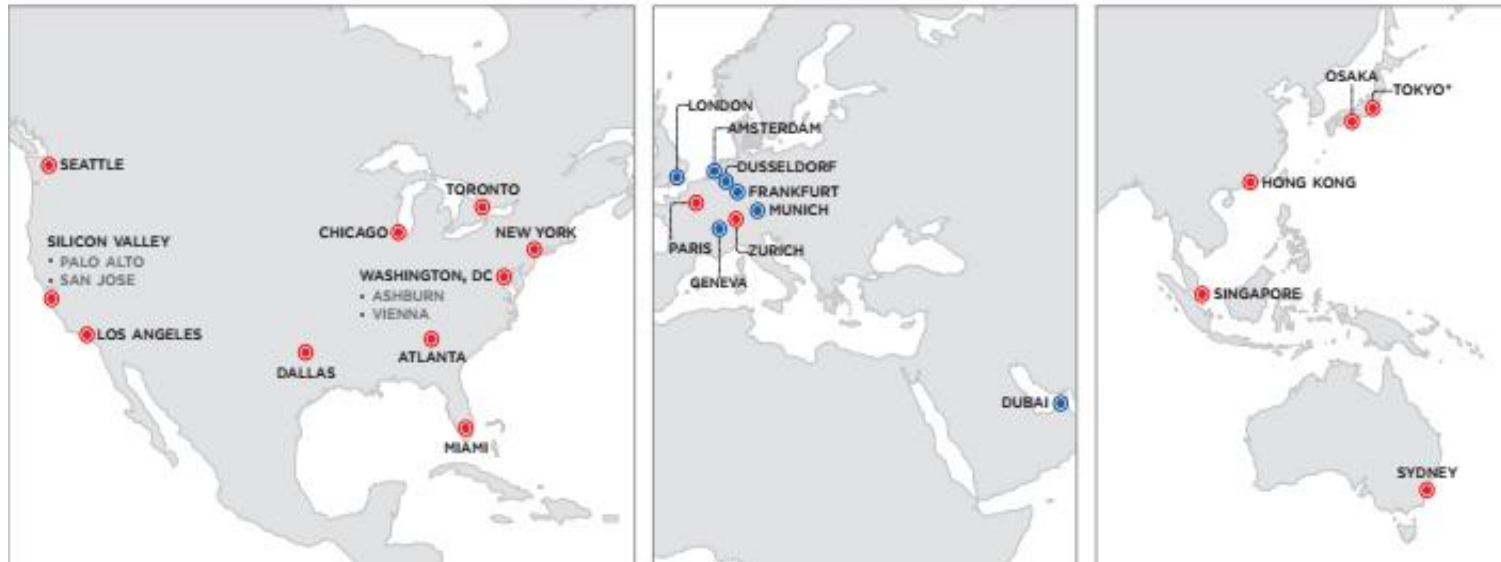

EQUINIX

Internet Exchange: CH

Hemanth Maturi

Network Engineering & Operations

May 2016

Internet Exchange (IX)

Equinix Locations

- 19 IXP Locations in 17 Metro Markets
- Strategic Partnerships with other IX providers in EMEA & APAC regions

EQUINIX INTERNET EXCHANGE AND PARTNER EXCHANGE LOCATIONS

● Equinix Internet Exchange ● Equinix Partner Exchange
• Equinix Exchange and Partner Exchanges are offered in Tokyo

Internet Exchange (IX)

CH Metro

- **Chicago:**
 - CH1: 350 E Cermak Road, Chicago
 - CH2: 350 E Cermak Road, Chicago
 - CH3: 1905 Lunt Ave, Elk Grove
 - CH4: 350 E Cermak Road, Chicago
- **One of the biggest IX Metros for Equinix**
- **Huge install base of customers**
- **Biggest deployments of 100G IX ports among Equinix Metros**
- **~800Gbps of traffic exchanged in CH IX Fabric**